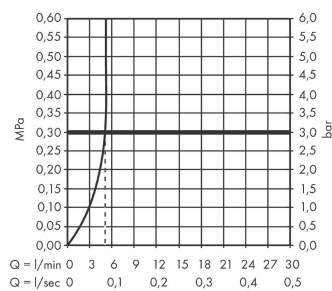

Vivenis

Single lever basin mixer 210 with swivel spout without waste set

Surfaces: **Chrome** Article Number: **75032000**

Description

product features

- ComfortZone 210
- projection 139 mm
- swivel range 120°
- spray type: WaterfallStream
- maximum flow rate at 3 bar: 5 l/min
- ceramic cartridge
- temperature limitation adjustable
- suitable for continuous flow water heaters
- connection type: G 3/8 connections
- connection dimension: DN15

Technology

Design awards

reddot winner 2021

Product image

Scale drawing

Flowchart

Vivenis
Single lever basin mixer 210 with swivel spout without waste set
 Surfaces: **Chrome** Article Number: **75032000**

Exploded Drawing