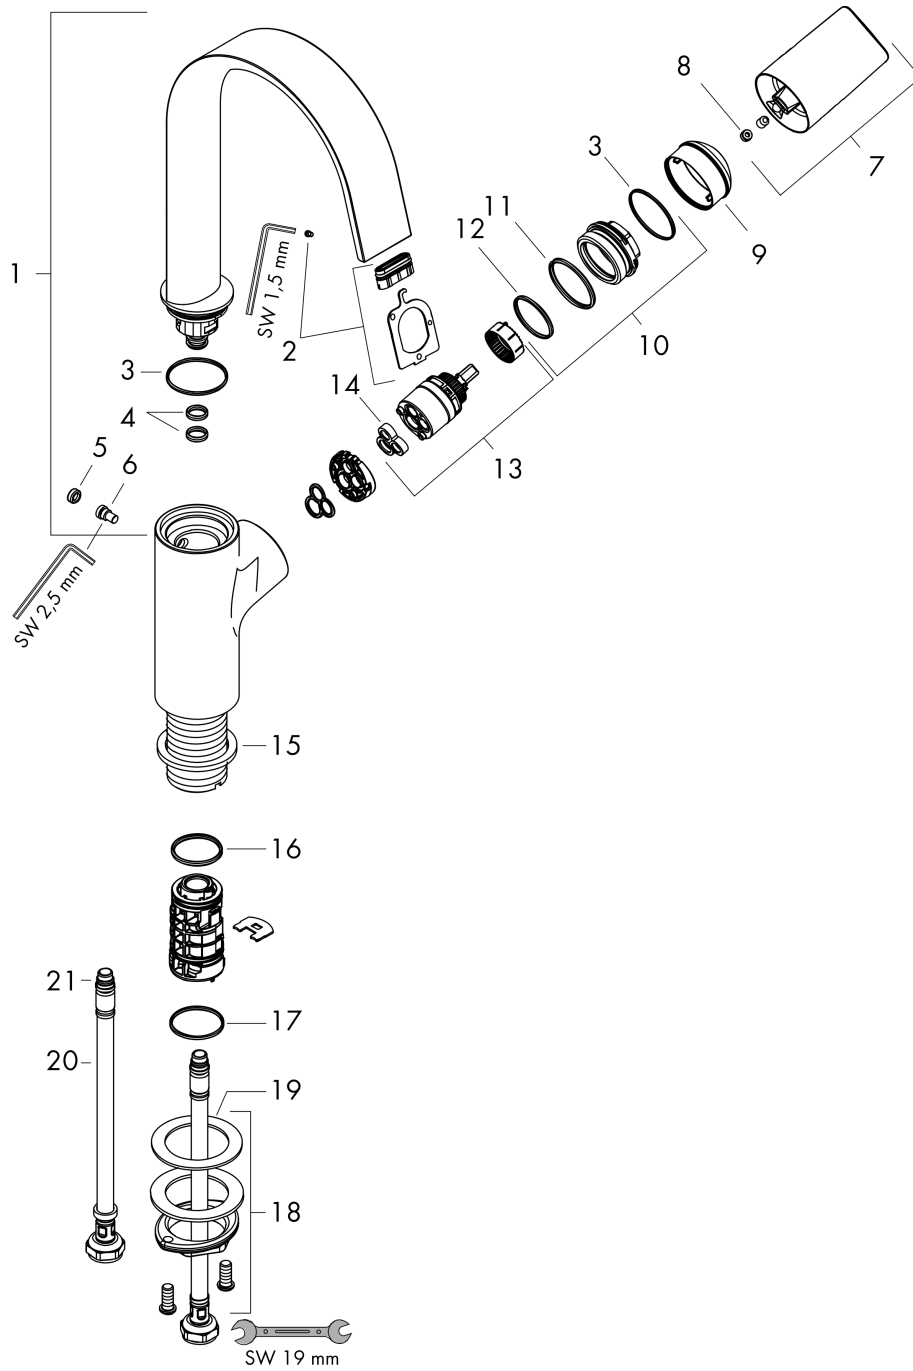

Vivenis

Single lever basin mixer 210 with swivel spout without waste set

Surfaces: **Chrome** Article Number: **75032000**

Description

product features

- ComfortZone 210
- projection 139 mm
- swivel range 120°
- spray type: WaterfallStream
- maximum flow rate at 3 bar: 5 l/min
- ceramic cartridge
- temperature limitation adjustable
- suitable for continuous flow water heaters
- connection type: G 3/8 connections
- connection dimension: DN15

Technology

Design awards

reddot winner 2021

Product image

Scale drawing

Flowchart

Vivenis
Single lever basin mixer 210 with swivel spout without waste set
 Surfaces: **Chrome** Article Number: **75032000**

Exploded Drawing

Year of production: >06/21

Vivenis

Single lever basin mixer 210 with swivel spout without waste set

Surfaces: **Chrome** Article Number: **75032000**

Spare part list

Year of production: >06/21

Pos.	Description	Article Number	Price	PU
1	spout cpl.	94304000	-	1
2	spray former	94275000	-	1
3	O-ring 30x1,5	98433000	-	1
4	O-ring 8x2	98112000	-	1
5	plug	93087000	-	1
6	screw	93088000	-	1
7	handle	94305000	-	1
8	screw cover	93735460	-	1
9	flange	93737000	-	1
10	nut	92926000	-	1
11	O-ring 29x2	98391000	-	1
12	O-ring 25x1,5	98146000	-	1
13	cartridge, assy	93760000	-	1
14	seal	93383000	-	1
15	flat seal	98749000	-	1
16	O-ring 24x2	98388000	-	1
17	O-ring 26x1,5	98390000	-	1
18	fixing set (Ø 32)	13961000	-	1
19	lever collar	97548000	-	1
20	connection hose 450 mm M8x0,75 G3/8	97206000	-	1
21	O-ring 6,6x1,6	93019000	-	1
a	fixation extension 35 mm	13898000	-	1