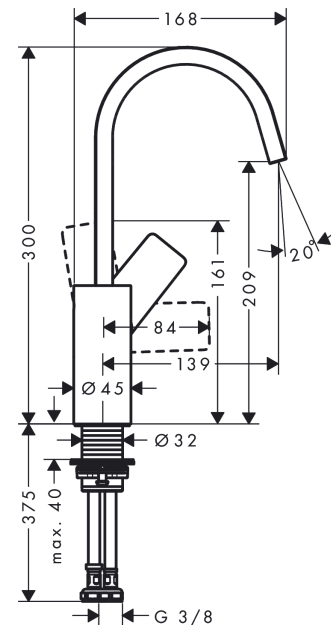

Vivenis

Single lever basin mixer 210 with swivel spout without waste set

Surfaces: **Chrome** Article Number: **75032000**

Description

product features

- ComfortZone 210
- projection 139 mm
- swivel range 120°
- spray type: WaterfallStream
- maximum flow rate at 3 bar: 5 l/min
- ceramic cartridge
- temperature limitation adjustable
- suitable for continuous flow water heaters
- connection type: G 3/8 connections
- connection dimension: DN15

Technology

Design awards

reddot winner 2021

Product image

Scale drawing

Flowchart

Vivenis
Single lever basin mixer 210 with swivel spout without waste set
 Surfaces: **Chrome** Article Number: **75032000**

Exploded Drawing

Year of production: >06/21

Vivenis

Single lever basin mixer 210 with swivel spout without waste set

Surfaces: **Chrome** Article Number: **75032000**

Spare part list

Year of production: >06/21

Pos.	Description	Article Number	Price	PU
1	spout cpl.	94304000	-	1
2	spray former	94275000	-	1
3	O-ring 30x1,5	98433000	-	1
4	O-ring 8x2	98112000	-	1
5	plug	93087000	-	1
6	screw	93088000	-	1
7	handle	94305000	-	1
8	screw cover	93735460	-	1
9	flange	93737000	-	1
10	nut	92926000	-	1
11	O-ring 29x2	98391000	-	1
12	O-ring 25x1,5	98146000	-	1
13	cartridge, assy	93760000	-	1
14	seal	93383000	-	1
15	flat seal	98749000	-	1
16	O-ring 24x2	98388000	-	1
17	O-ring 26x1,5	98390000	-	1
18	fixing set (Ø 32)	13961000	-	1
19	lever collar	97548000	-	1
20	connection hose 450 mm M8x0,75 G3/8	97206000	-	1
21	O-ring 6,6x1,6	93019000	-	1
a	fixation extension 35 mm	13898000	-	1